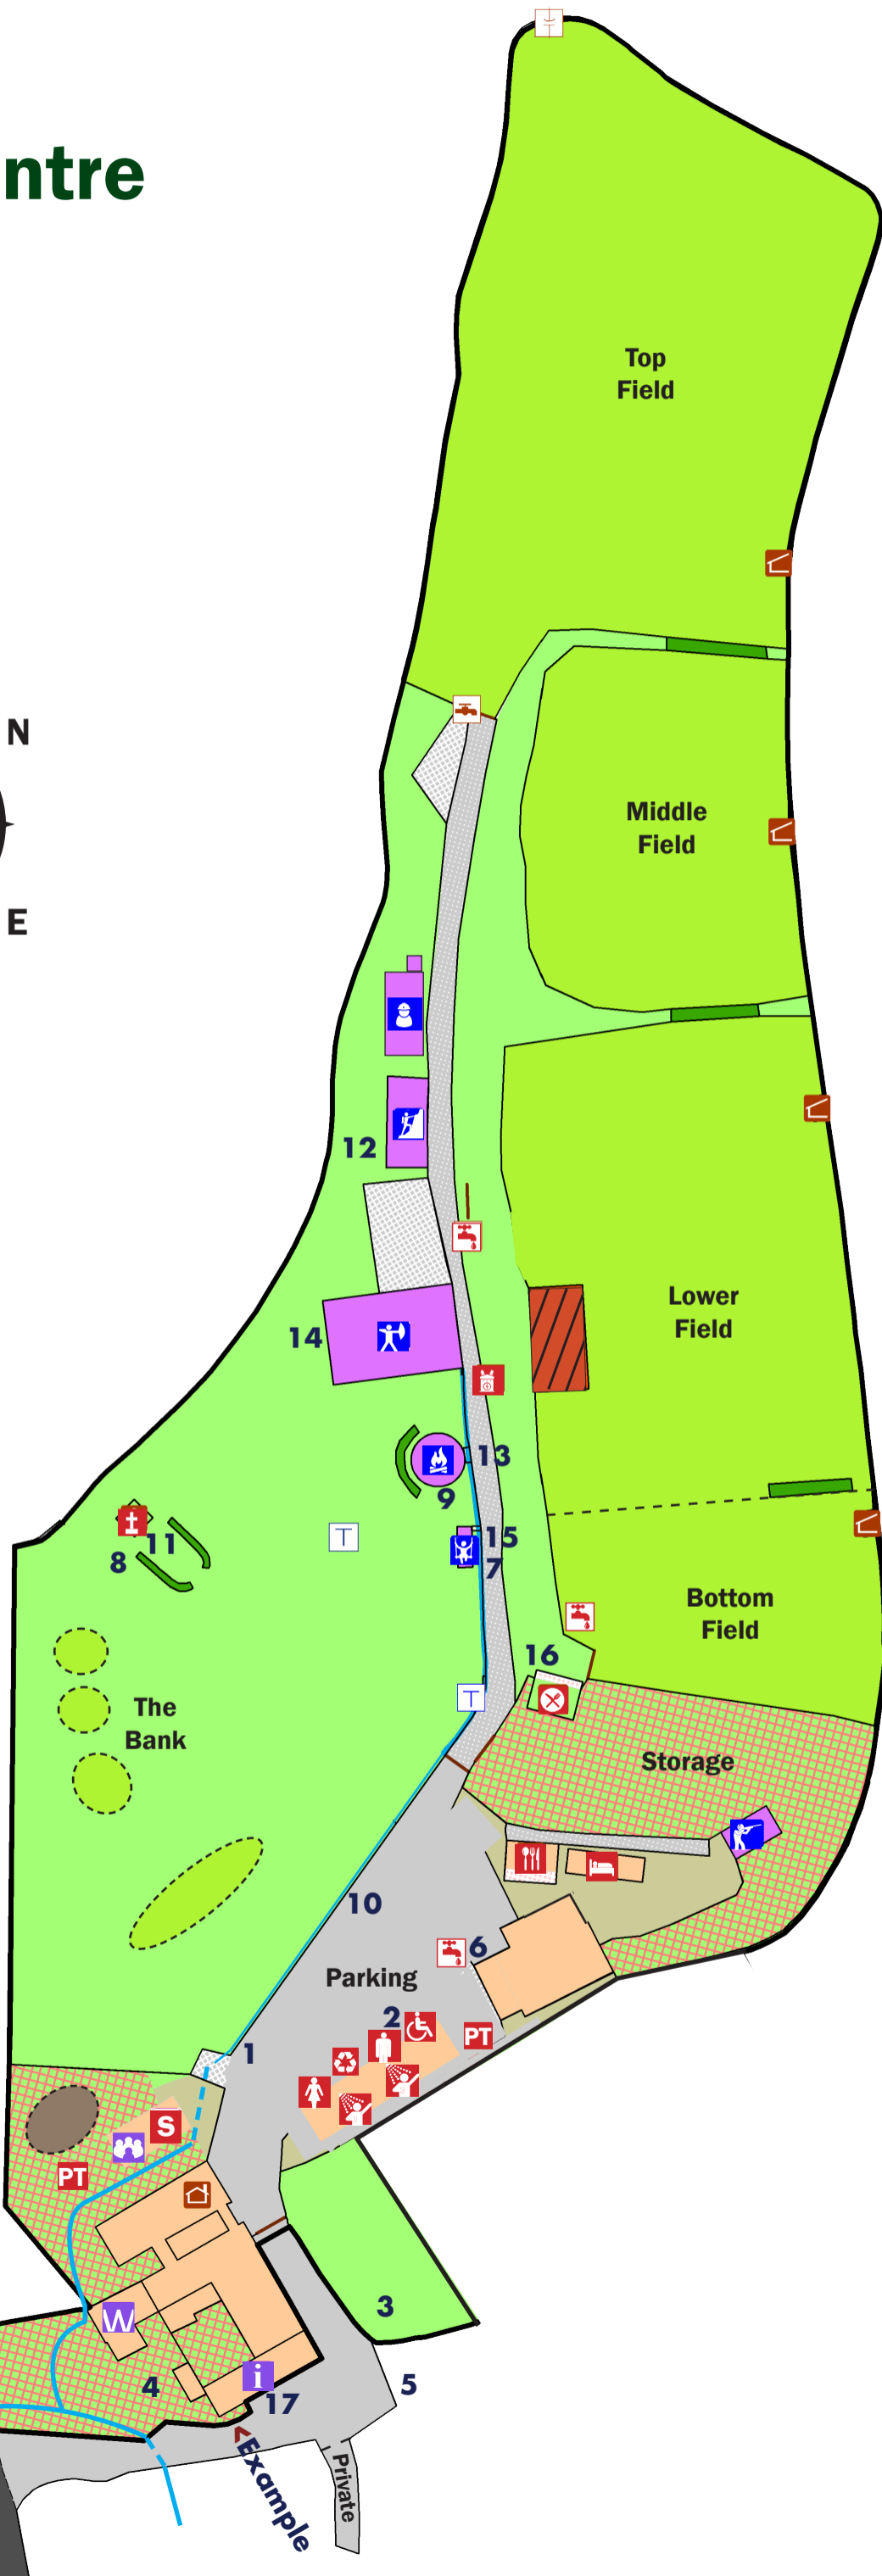

Cranham Scout Centre

MAIN SITE

Legend

Activities

- Air Rifle Shooting
- Caving
- Archery
- Camp Fire Circle
- Play Area
- Team Building
- Traverse Wall

Facilities

- Chapel
- Bunk Cabin
- Kitchen Cabin
- Electrical Pick-up Point
- Main Accommodation & Dormitories
- Recycling & Waste
- Cooking/ Dining Shelter
- Shop
- Showers
- Gents
- Ladies
- Accessible
- Washing Up
- Water point
- Stile
- Office
- Meeting Room/ Reception
- Staff Accomodation

Site Use

- Site Boundary
- Gate
- Stream or Ditch
- Building
- Marquee
- Propane Tank
- Public Road
- Access Road
- Carpark
- Activity Area
- Out of Bounds
- Camping Areas
- Hedge
- Wooded or other grassland